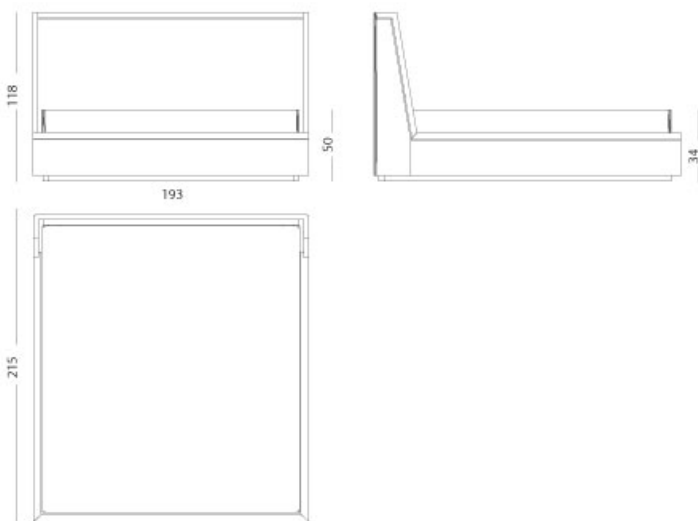

## Eclipse - Double bed

### Double bed

Articolo: **3324**

Collezione: **Eclipse**

L x D x H: **193x215x118**

Descrizione: Double bed finished with parchment in double finishing (ref. catalogue: col.102 natural matt, 008 moka highgloss). The contrast is underlined by the polished nickel detail. Slatted bed base 180x200cm and orthopedic mattress included. Bed cover not included: different fabrics available or c.o.m. upholstery.