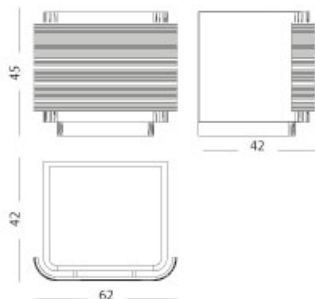

Eclipse - Night table

Night table

Articolo: **3325**

Collezione: **Eclipse**

L x D x H: **62x42x45**

Descrizione: Night table 2 drawers finished with parchment (ref. catalogue col. 008 moka highgloss) with precious handles made by polished nickel casting.