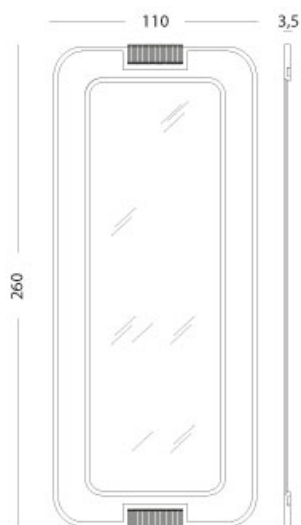

Eclipse - Mirror

Mirror

Articolo: **3328**

Collezione: **Eclipse**

L x D x H: **110x4x260**

Descrizione: Mirror finished with parchment in double finishing and color (ref. catalogue: col.102 natural matt, 008 moka highgloss) enriched by precious polished nickel details and castings.