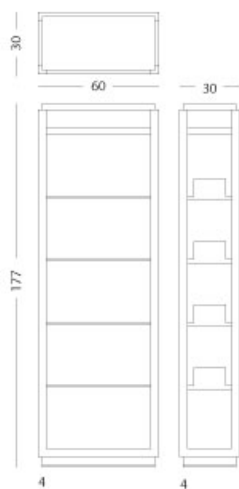

Eclipse - Showcase

Showcase

Articolo: **3329**

Collezione: **Eclipse**

L x D x H: **60x30x173**

Descrizione: Showcase finished with parchment (ref. Catalogue col. 102 natural matt) with 4 glass shelves and 1 spotlight. Perfect for display objects and for books.