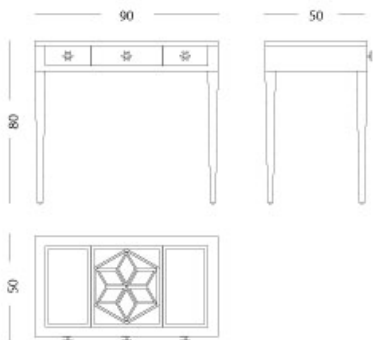

Momiji - Vanity

Vanity

Articolo: **4001**

Collezione: **Momiji**

L x D x H: **90x50x80**

Descrizione: Vanity finished with parchment (ref. catalogue: col.102 natural matt, 171 maple stained). The glass top drawers allow you to store your personal objects as if they were displayed in a shop. The hexagon and diamond-shaped boxes can be taken out from the central drawer. Design: Sakura Adachi.