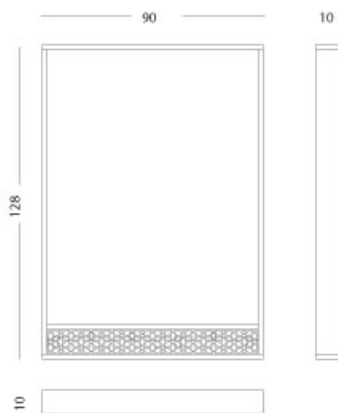

Momiji - Mirror

Mirror

Articolo: **4002**

Collezione: **Momiji**

L x D x H: **116x10x90**

Descrizione: Mirror finished with parchment (ref. catalogue: col.102 natural matt, 171 maple stained). A shelf is incorporated into the mirror frame to organize your cosmetics. The contrast between hand-made casting and stained maple wood creates rich decorative accent in the natural parchment mirror frame. Design: Sakura Adachi.