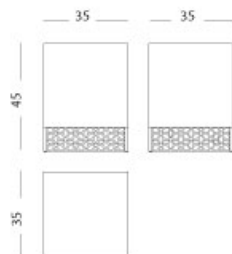

Momiji - Square pouff

Square pouff

Articolo: **4003**

Collezione: **Momiji**

L x D x H: **35x35x45**

Descrizione: Square pouff (ref catalogue: col. 171 ,maple stained) with metal casting base. Different fabrics as catalogue or c.o.m. upholstery. Design: Sakura Adachi.