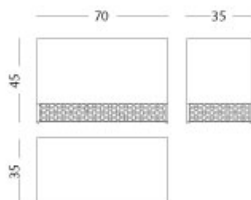

Momiji - Rectangular pouff

Rectangular pouff

Articolo: **4004**

Collezione: **Momiji**

L x D x H: **70x35x45**

Descrizione: Rectangular pouff (ref. catalogue: col.171 maple stained) with metal casting base. Different fabrics as catalogue or c.o.m upholstery. Design: Sakura Adachi.