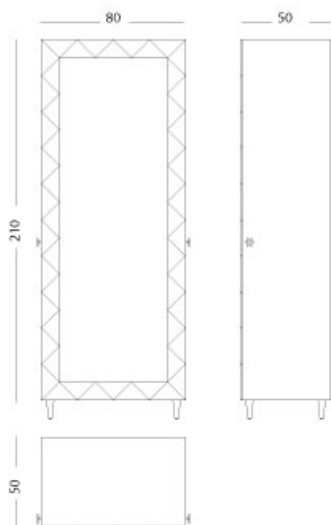

Momiji - Entrance cabinet

Entrance cabinet

Articolo: **4005**

Collezione: **Momiji**

L x D x H: **70x50x185**

Descrizione: Entrance cabinet finished with parchment (ref. catalogue: col. 102 natural matt, 171 maple stained) The entrance cabinet has both left and right parchment doors allowing access from both sides. The handles are made of hand-made castings. The cabinet can be positioned at the entrance to welcome guests with mirror, coat hanger and shoe rack functions. Design: Sakura Adachi.