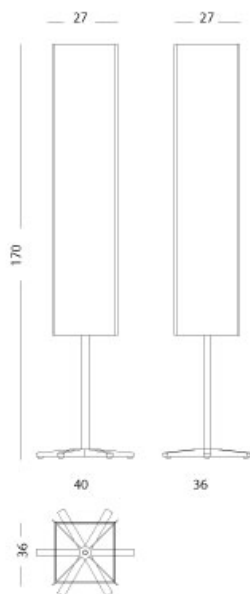

Momiji - Floor lamp

Floor lamp

Articolo: **4007**

Collezione: **Momiji**

L x D x H: **diam. 40x170**

Descrizione: Floor Lamp (ref. Catalogue: col. 102 natural matt, 171 maple stained). The lamp stand is finished with a chromed brass detail in between the stand and base. Lamp shades have a stitched pattern decoration which is coordinated with the "Momiji" collection. Design: Sakura Adachi.