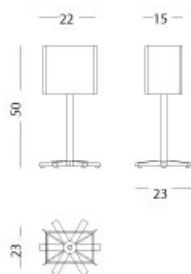

Momiji - Table lamp

Table lamp

Articolo: **4008**

Collezione: **Momiji**

L x D x H: **diam. 25x50**

Descrizione: Table lamp (ref. catalogue 171 maple stained, 102 natural matt). The lamp stand is finished with a chromed brass detail in between the stand and base. Lamp shades have a stitched pattern decoration which is coordinated with the "Momiji" collection. Design: Sakura Adachi.