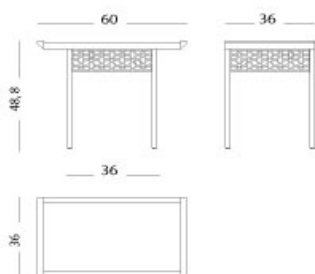

Momiji - Side table

Side table

Articolo: **4009**

Collezione: **Momiji**

L x D x H: **60x39x49**

Descrizione: Side table finished with parchment (ref. catalogue: col.102 natural matt, 171 maple stained). The parchment top is detachable and can be used as a serving tray. There is a concealed storage space under the tray top for your secret objects. Design: Sakura Adachi.