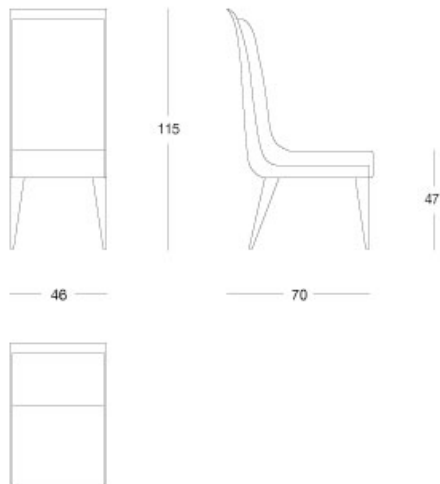

## Diamond - Dining chair

### Dining chair

Articolo: **3201**

Collezione: **Diamond**

L x D x H: **46x70x115**

Descrizione: Dining chair finished with parchment (ref. catalogue: col.102 natural matt) Different fabrics as catalogue or c.o.m. upholstery