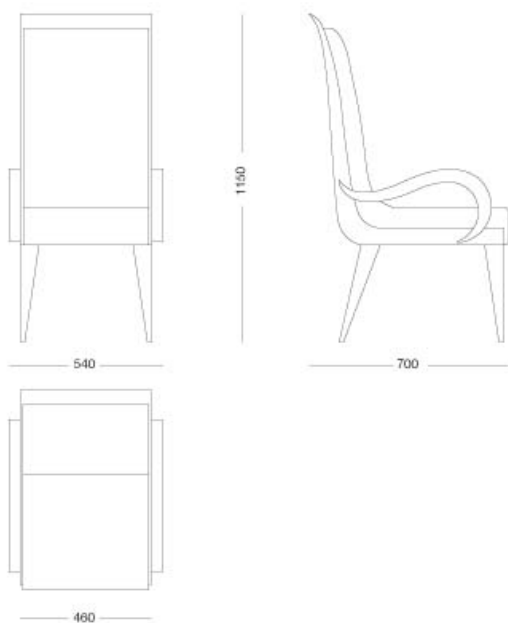

Diamond - Dining armchair

Dining armchair

Articolo: **3202**

Collezione: **Diamond**

L x D x H:

Descrizione: Dining armchair finished with parchment (ref. catalogue: col.102 natural matt) Different fabrics as catalogue or c.o.m. upholstery