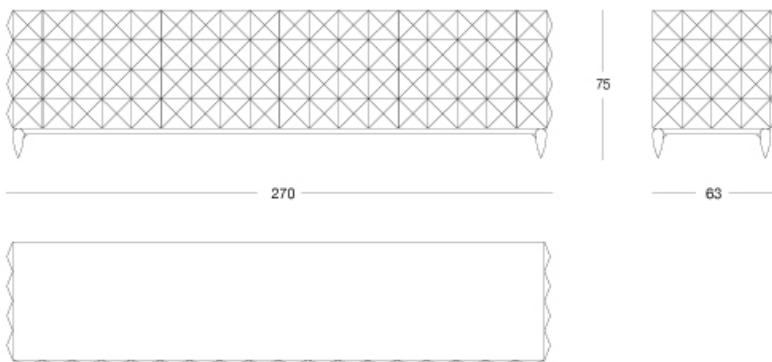

## Diamond - Buffet

### Buffet

Articolo: **3203**

Collezione: **Diamond**

L x D x H: **270X63X75**

Descrizione: Buffet finished with parchment (ref. catalogue: col. 102 natural matt) with a mosaic of parchment pyramids, hand worked one by one. Four touch-lauch doors and 3 glass shelves. Internal finish: maple. Basis: nickered brass patinated casting.