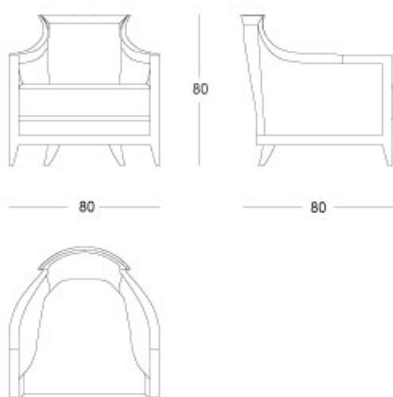

Diamond - Armchair

Armchair

Articolo: **3205**

Collezione: **Diamond**

L x D x H: **80x80x80**

Descrizione: Armchair finished with parchment (ref. catalogue: col.108 moka matt) Different fabrics as catalogue or c.o.m. upholstery