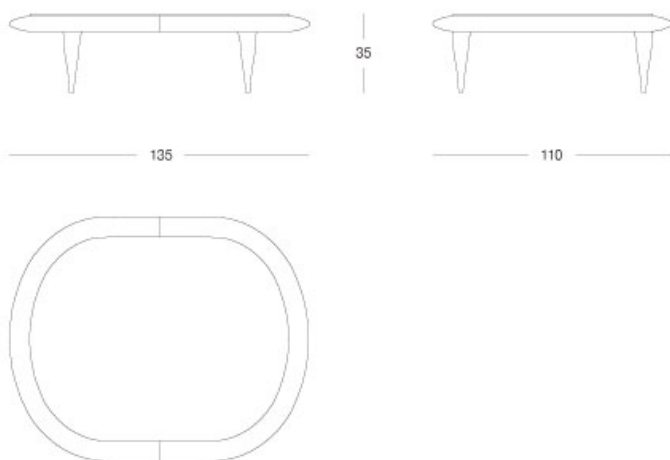

## Diamond - Coffee table

### Coffee table

Articolo: **3206**

Collezione: **Diamond**

L x D x H: **135x110x35**

Descrizione: Coffe Table finished with parchment (ref. catalogue: col.102 natural matt) with legs and top frame in nickeled brass patinated casting.