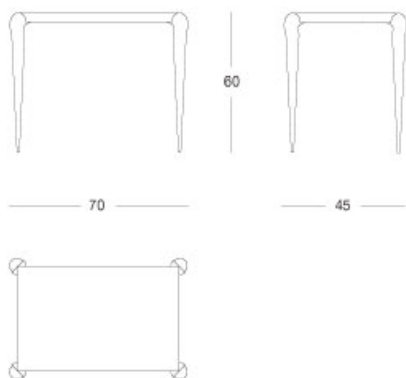

Diamond - Rectangular side table

Rectangular side table

Articolo: **3208**

Collezione: **Diamond**

L x D x H: **70x45x60**

Descrizione: Rectangular side table finished with parchment (ref. catalogue: col.102 natural matt) with legs and top frame in nicked brass patinated casting.