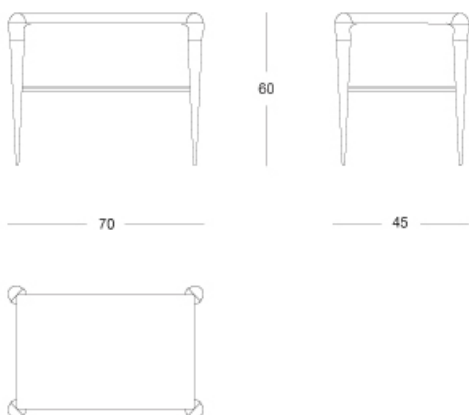

Diamond - Rectangular side table with glass shelf

Rectangular side table with glass shelf

Articolo: **3209**

Collezione: **Diamond**

L x D x H: **70x45x60**

Descrizione: Rectangular side table finished with parchment (ref. catalogue: col.102 natural matt) with legs and top frame in nicked brass patinated casting. With glass shelf .