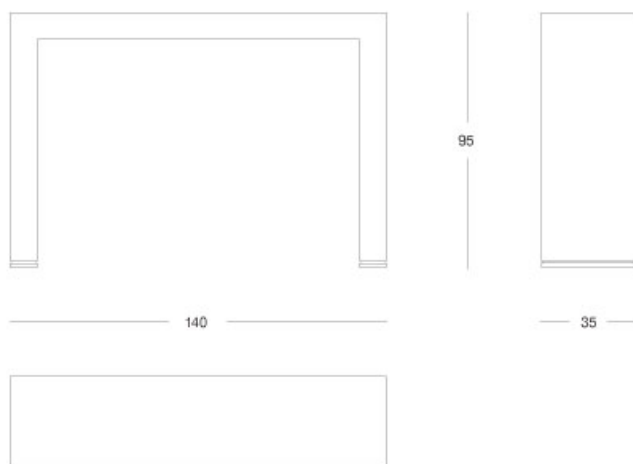

### Console

Articolo: **3210**

Collezione: **Diamond**

L x D x H: **140x35x95**

Descrizione: Console finished with parchment (ref. catalogue: col.102 moka matt) with base detail in nicked brass patinated.