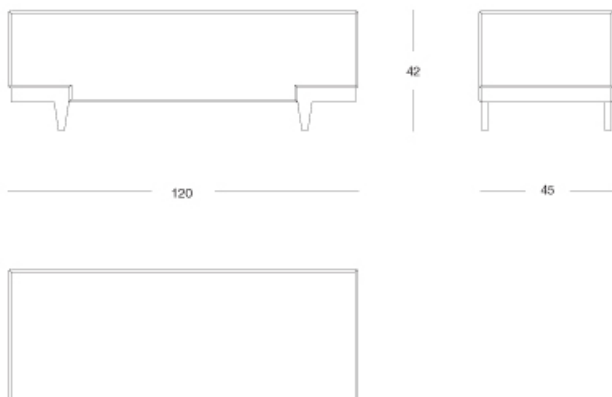

Diamond - Rectangular pouff

Rectangular pouff

Articolo: **3211**

Collezione: **Diamond**

L x D x H: **120x45x42**

Descrizione: Rectangular pouff with base in nicked brass patinated. Different fabrics as catalogue or c.o.m upholstery