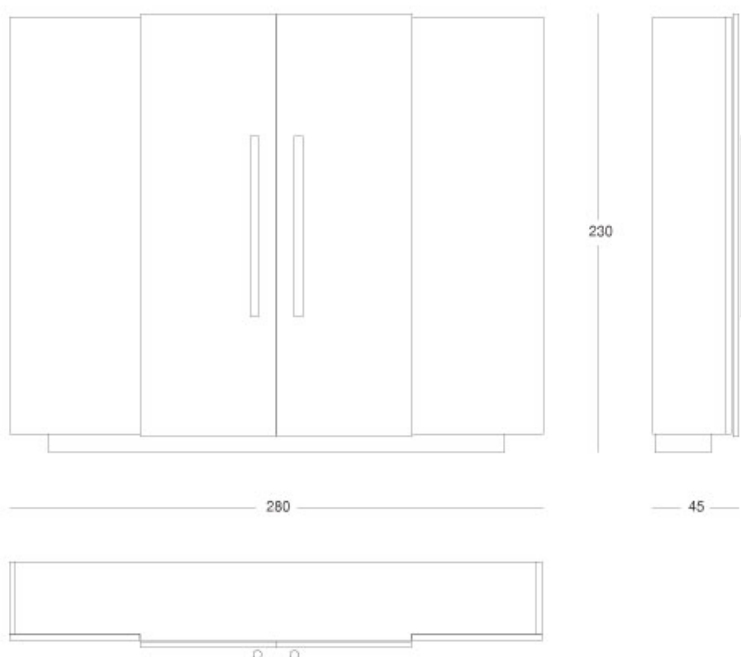

Diamond - Plasma cabinet

Plasma cabinet

Articolo: **3213**

Collezione: **Diamond**

L x D x H: **280x45x230**

Descrizione: Plasma cabinet finished with parchment (ref. catalogue: col.102 natural matt, 171 maple stained hand decorated) with 2 sliding doors, 2 doors, CD and DVD holder. Available custom size and with different decorations.