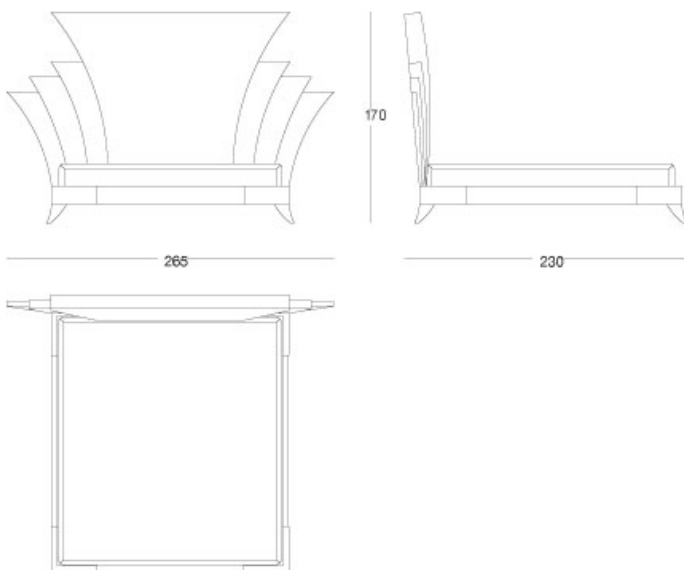

## Diamond - Double bed

### Double bed

Articolo: **3214**

Collezione: **Diamond**

L x D x H: **265x230x170**

Descrizione: Double bed finished with parchment (ref. catalogue: col.102 natural matt) with slatted bed base 180x200cm and orthopedic mattress included. Bed cover and cushions not included. Available on demand.