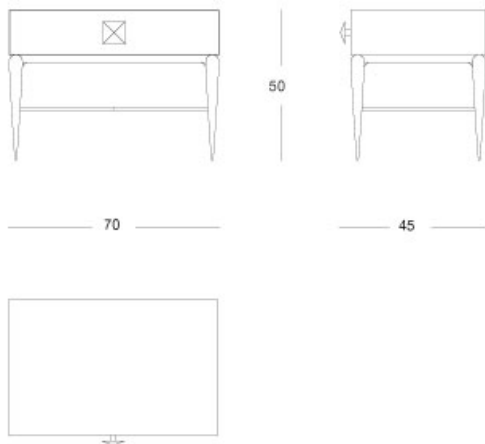

Diamond - Night table 1 drawer

Night table 1 drawer

Articolo: **3215**

Collezione: **Diamond**

L x D x H: **70x45x50**

Descrizione: Night table with 1 drawer finished with parchment (ref. catalogue: col.102 natural matt). Handle and legs: nickered brass patinated casting.