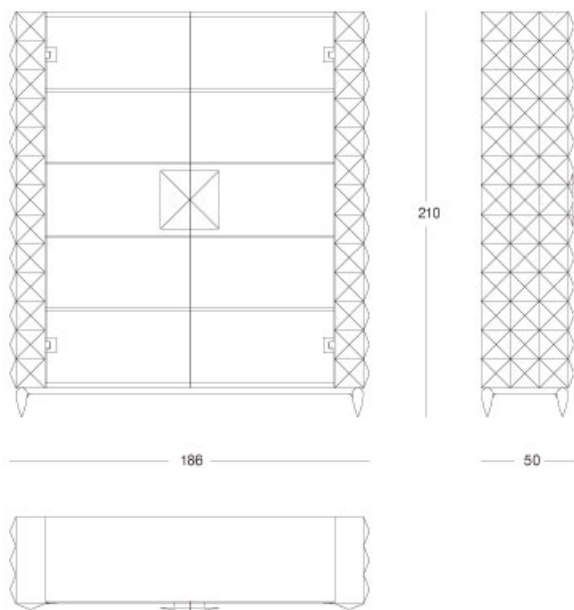

Diamond - Showcase

Showcase

Articolo: **3217**

Collezione: **Diamond**

L x D x H: **186x50x210**

Descrizione: Showcase with 2 glass doors and 4 glass shelves finished with parchment (ref. catalogue: col.102 natural matt) with a mosaic of parchment pyramids, hand worked one by one. Legs and details: nickered brass patinated casting.