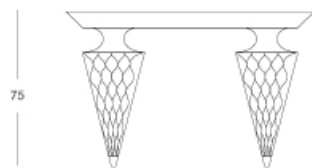

## Kajal - Dining table

75

240

120

### Dining table

Articolo: **3100**

Collezione: **Kajal**

L x D x H: **240x120x75**

Descrizione: Dining table with legs finished with parchment with carved maple stained (ref. catalogue: col.102 natural matt, 171 maple stained). Available custom size.